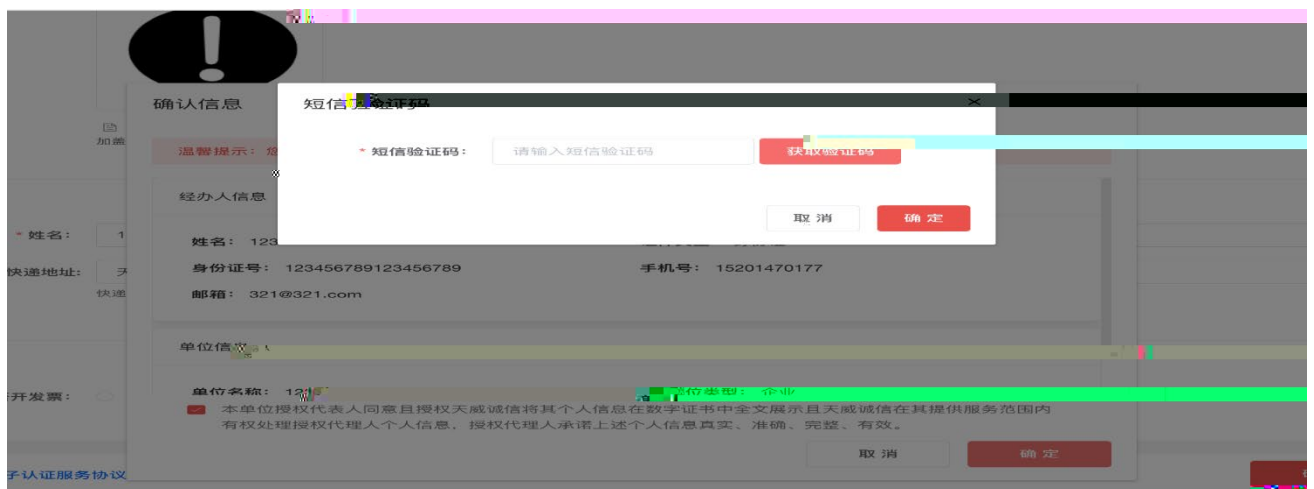

---

010-50947500

7 4 4

3

[https://www.itruscloud.com/certsaaS\\_cloud\\_console/#/login-](https://www.itruscloud.com/certsaaS_cloud_console/#/login-)

2.

3.

60S