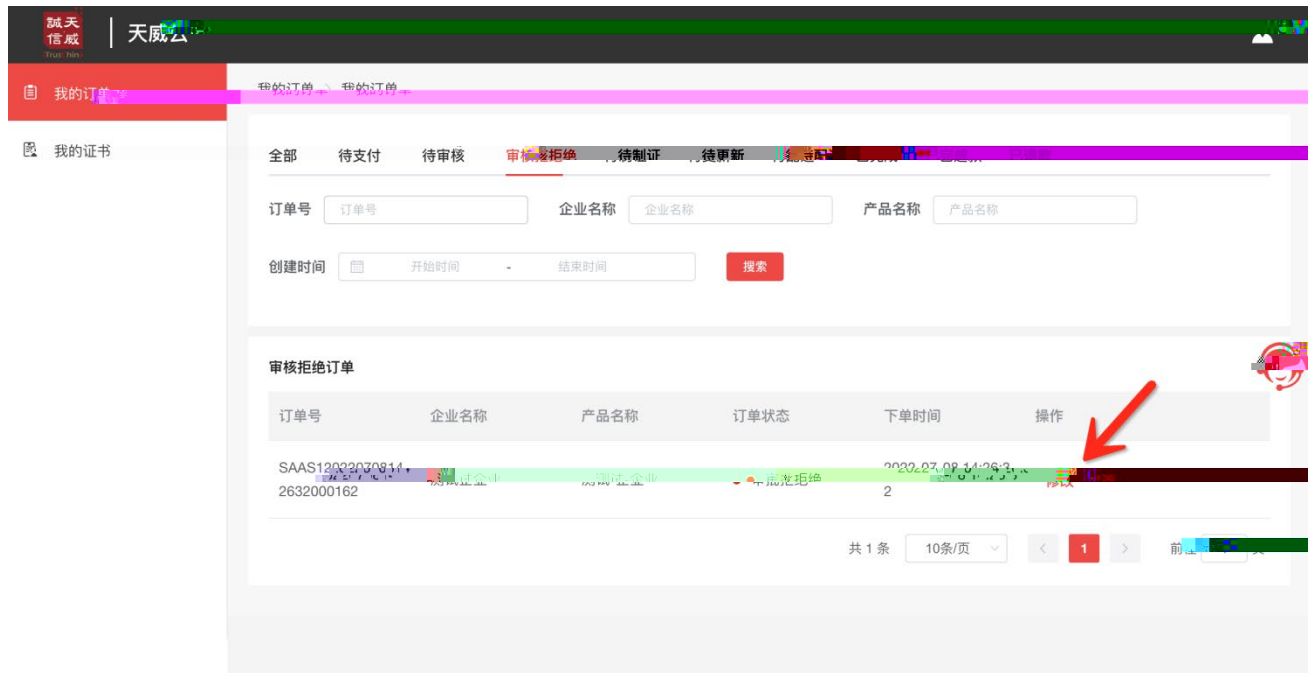

---

010-50947500

7 4 4

3

[https://www.itruscloud.com/certsaaS\\_cloud\\_console/#/login-](https://www.itruscloud.com/certsaaS_cloud_console/#/login-)

2.

3.

60S